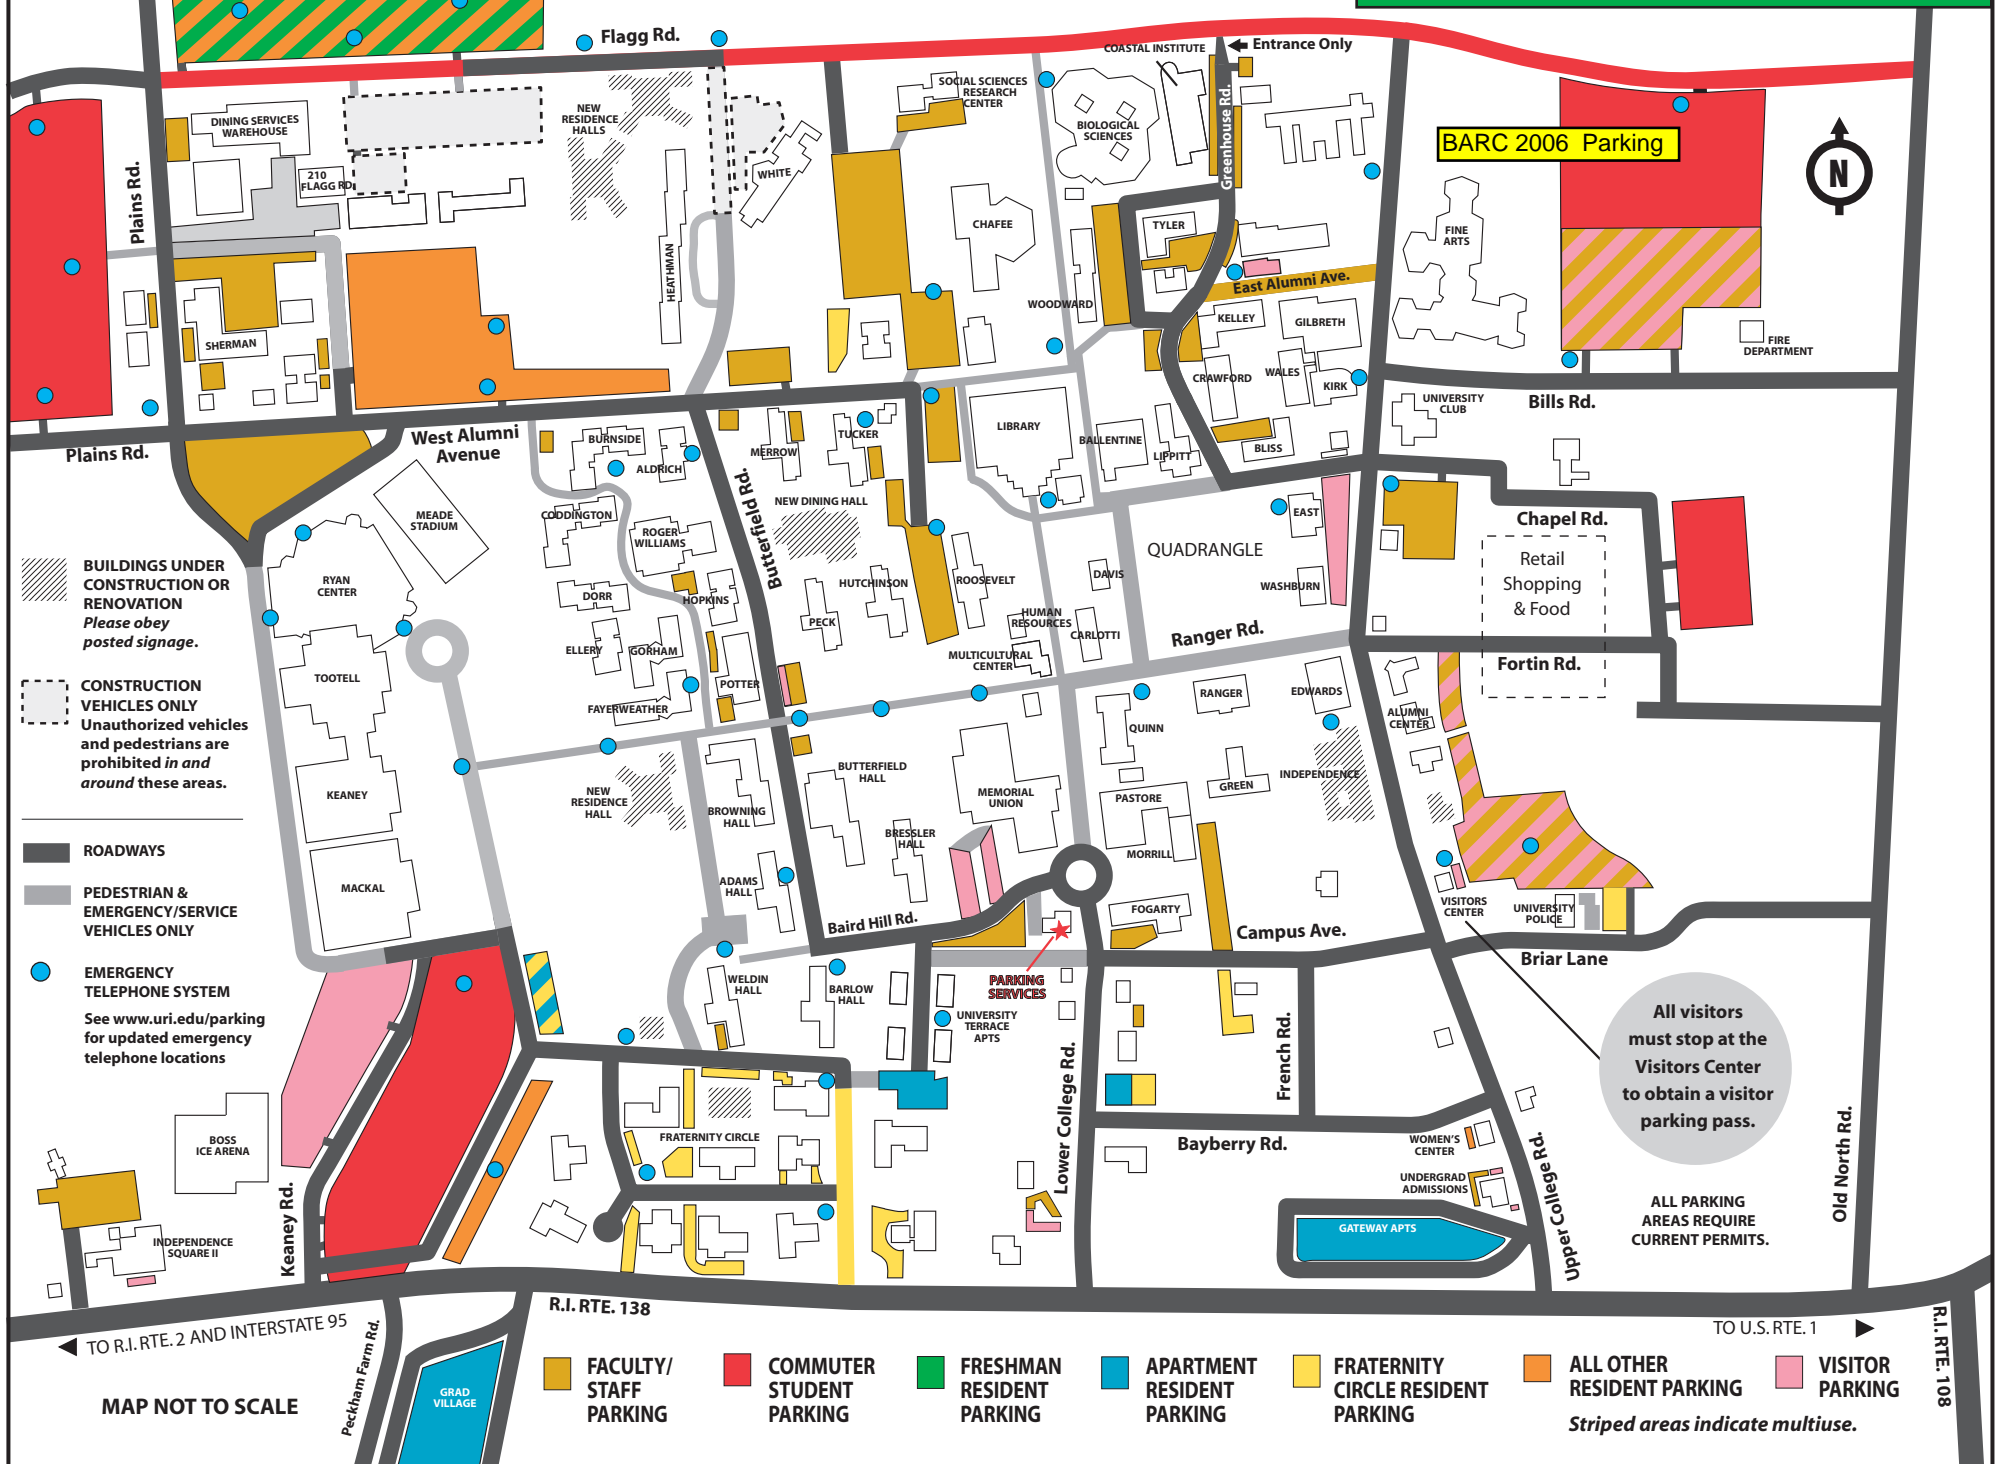

Where to Park on the URI Kingston Campus

BUILDINGS UNDER CONSTRUCTION OR RENOVATION
Please obey posted signage.

CONSTRUCTION VEHICLES ONLY
Unauthorized vehicles and pedestrians are prohibited in and around these areas.

ROADWAYS
PEDESTRIAN & EMERGENCY/SERVICE VEHICLES ONLY

EMERGENCY TELEPHONE SYSTEM
See www.uri.edu/parking for updated emergency telephone locations

- FACULTY/STAFF PARKING**
 - COMMUTER STUDENT PARKING**
 - FRESHMAN RESIDENT PARKING**
 - APARTMENT RESIDENT PARKING**
 - FRATERNITY CIRCLE RESIDENT PARKING**
 - ALL OTHER RESIDENT PARKING**
 - VISITOR PARKING**
- Striped areas indicate multiuse.*

MAP NOT TO SCALE

TO U.S. RTE. 1

TO R.I. RTE. 2 AND INTERSTATE 95

R.I. RTE. 138

R.I. RTE. 108

All visitors must stop at the Visitors Center to obtain a visitor parking pass.

ALL PARKING AREAS REQUIRE CURRENT PERMITS.