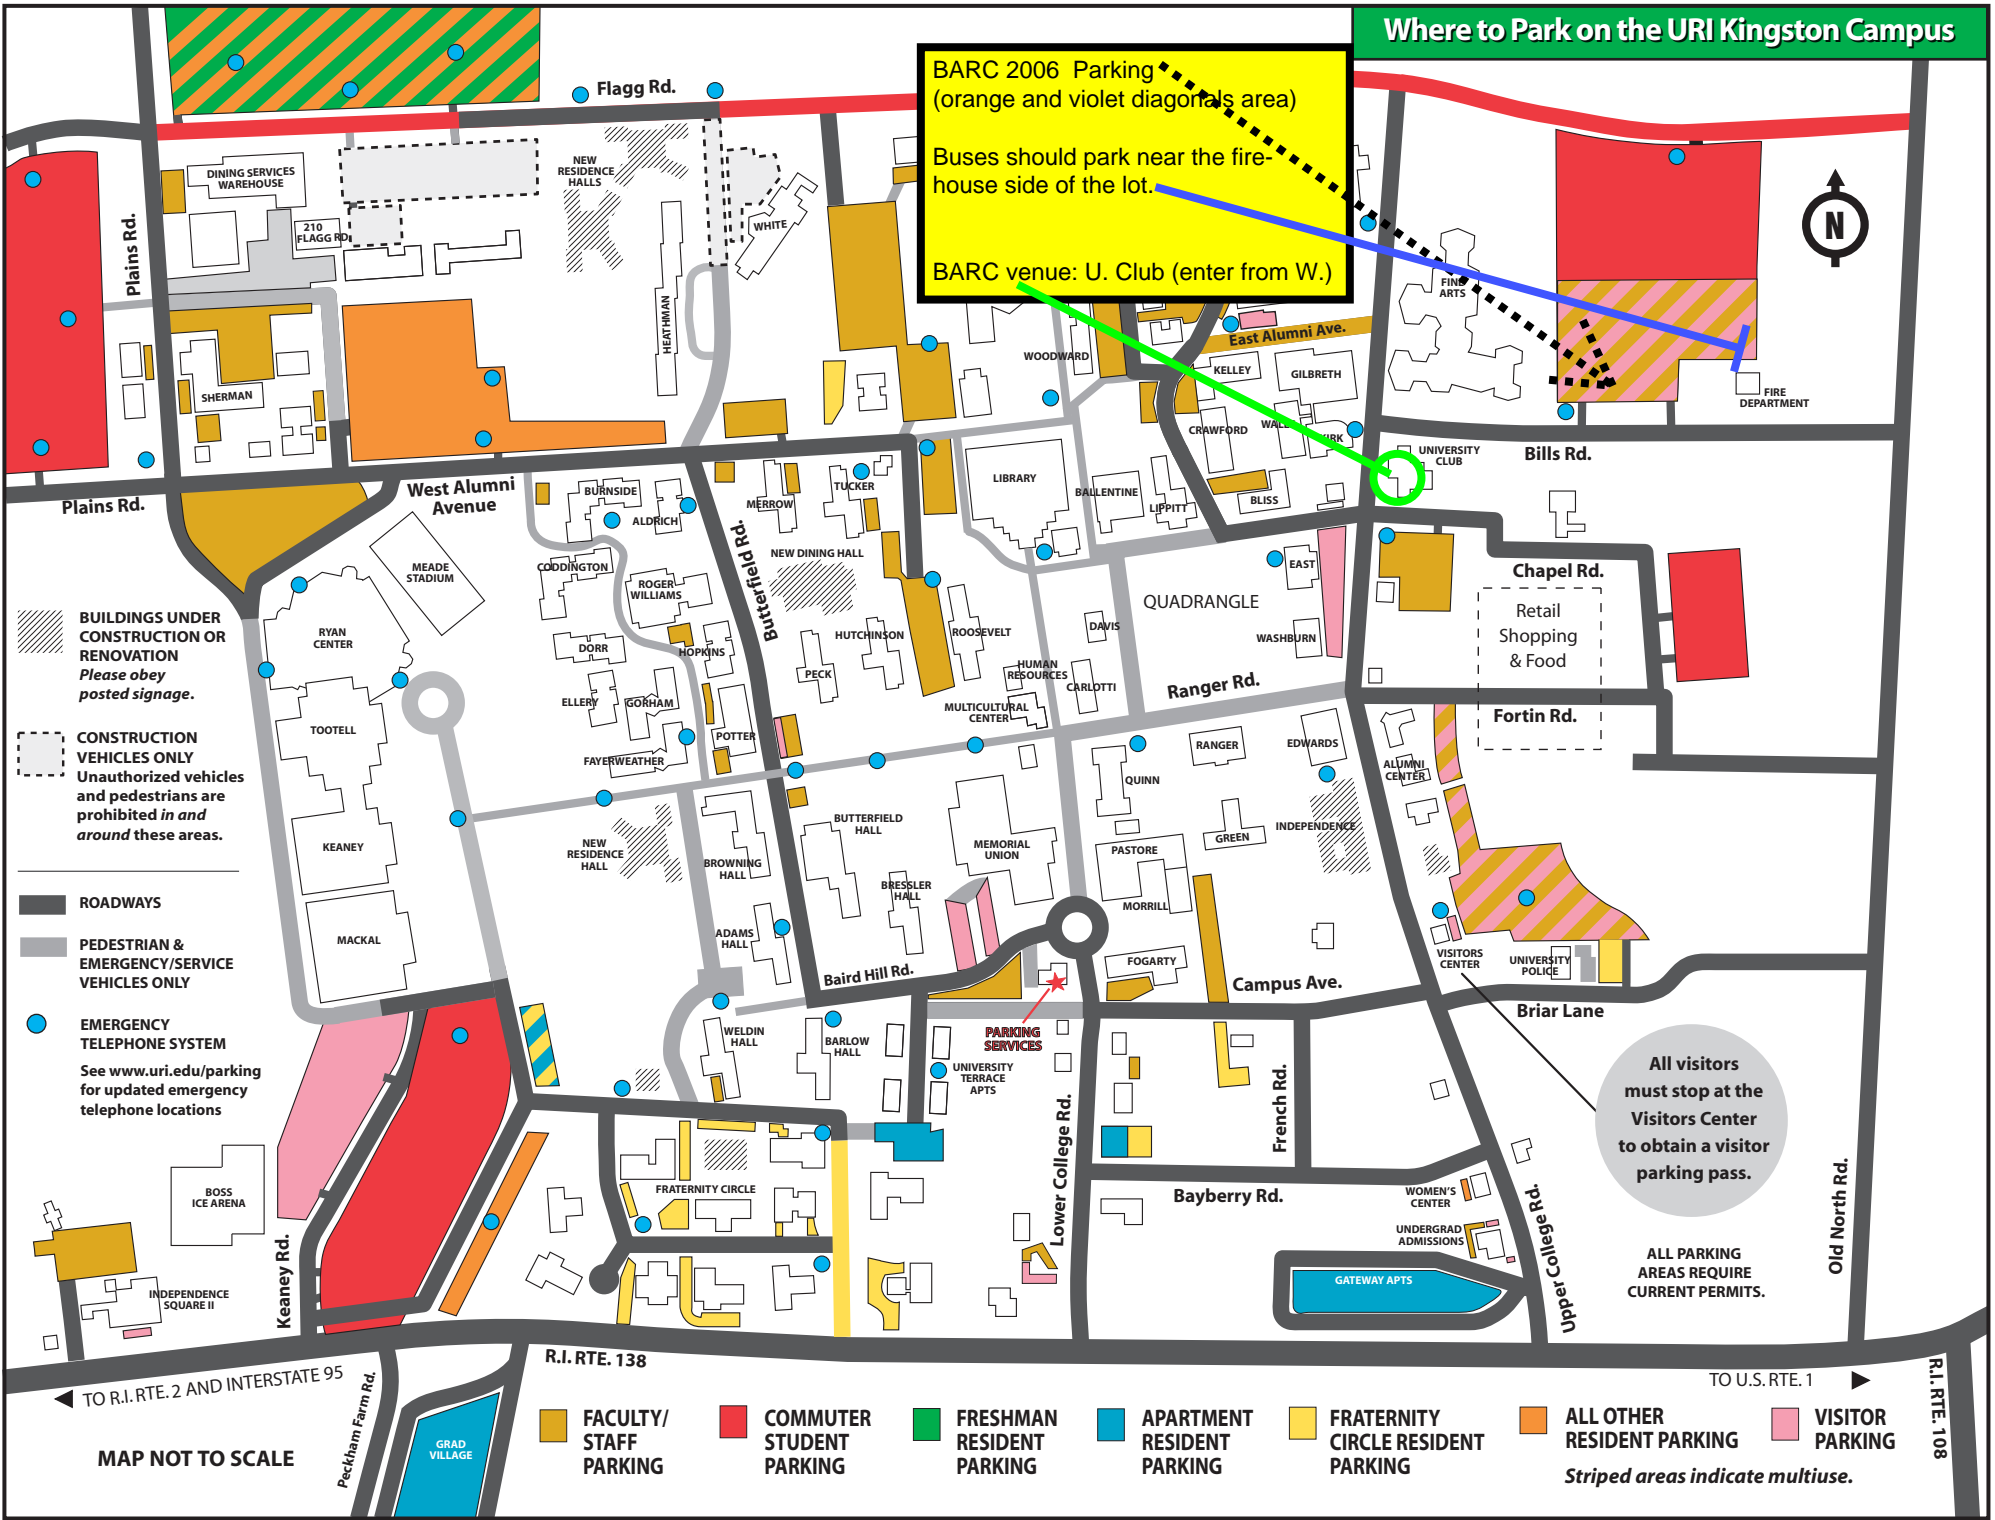

Where to Park on the URI Kingston Campus

BARC 2006 Parking
 (orange and violet diagonals area)
 Buses should park near the fire-house side of the lot.
 BARC venue: U. Club (enter from W.)

- BUILDINGS UNDER CONSTRUCTION OR RENOVATION
Please obey posted signage.
- CONSTRUCTION VEHICLES ONLY
Unauthorized vehicles and pedestrians are prohibited in and around these areas.
- ROADWAYS
- PEDESTRIAN & EMERGENCY/SERVICE VEHICLES ONLY
- EMERGENCY TELEPHONE SYSTEM
See www.uri.edu/parking for updated emergency telephone locations

- FACULTY/STAFF PARKING
 - COMMUTER STUDENT PARKING
 - FRESHMAN RESIDENT PARKING
 - APARTMENT RESIDENT PARKING
 - FRATERNITY CIRCLE RESIDENT PARKING
 - ALL OTHER RESIDENT PARKING
 - VISITOR PARKING
- Striped areas indicate multiuse.*

All visitors must stop at the Visitors Center to obtain a visitor parking pass.

ALL PARKING AREAS REQUIRE CURRENT PERMITS.

MAP NOT TO SCALE

R.I. RTE. 138

TO U.S. RTE. 1

R.I. RTE. 108